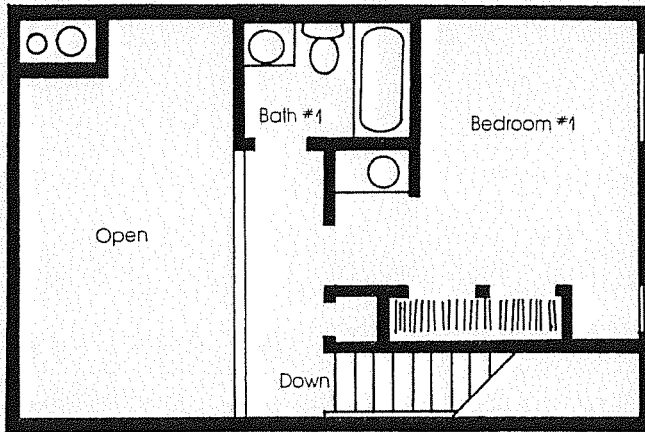

## 2 BEDROOM 2 BATH UNIT

Floor Area: 1,019 sq. ft.  
Deck Area: 205 sq. ft.  
Total Area: 1,224 sq. ft.

Second Floor

First Floor

# 4 BEDROOM 2 BATH UNIT

Location: Aspen Grove and Gold Bend Clusters  
Levels: Three

Third Floor

Second Floor

First Floor

## 2 BEDROOM 1 BATH UNIT

Floor Area: 966 sq. ft.

Deck Area: 207 sq. ft.

Total Area: 1,173 sq. ft.

Second Floor

First Floor

# 3 BEDROOM 2 BATH UNIT

Floor Area: 1,270 sq. ft.  
Deck Area: 207 sq. ft.  
Total Area: 1,477 sq. ft.

Third Floor

Second Floor

First Floor