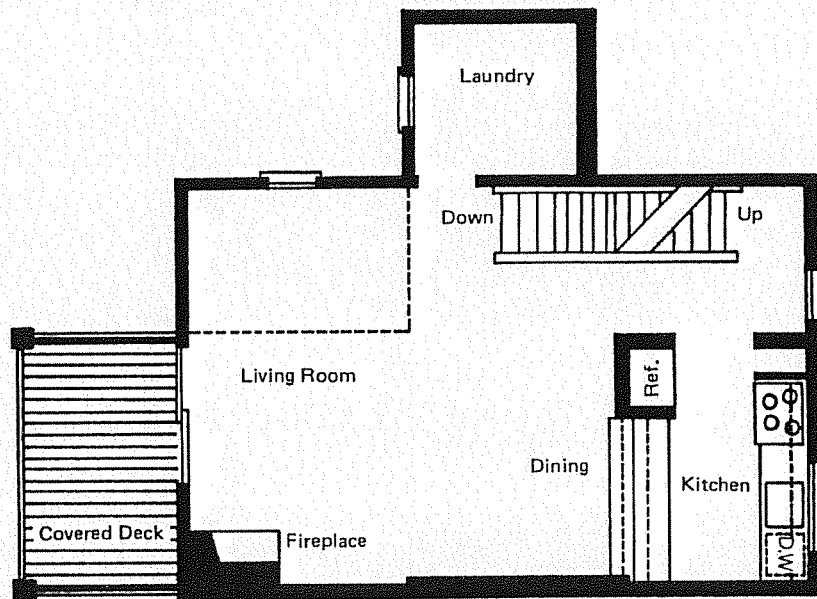

## 2 BEDROOM 2 BATH UNIT

Floor Area: 1,019 sq. ft.  
Deck Area: 205 sq. ft.  
Total Area: 1,224 sq. ft.

Second Floor

First Floor

# 4 BEDROOM 2 BATH UNIT

Location: Aspen Grove and Gold Bend Clusters  
Levels: Three

Third Floor

Second Floor

First Floor

## 2 BEDROOM 1 BATH UNIT

Floor Area: 966 sq. ft.

Deck Area: 207 sq. ft.

Total Area: 1,173 sq. ft.

Second Floor

First Floor