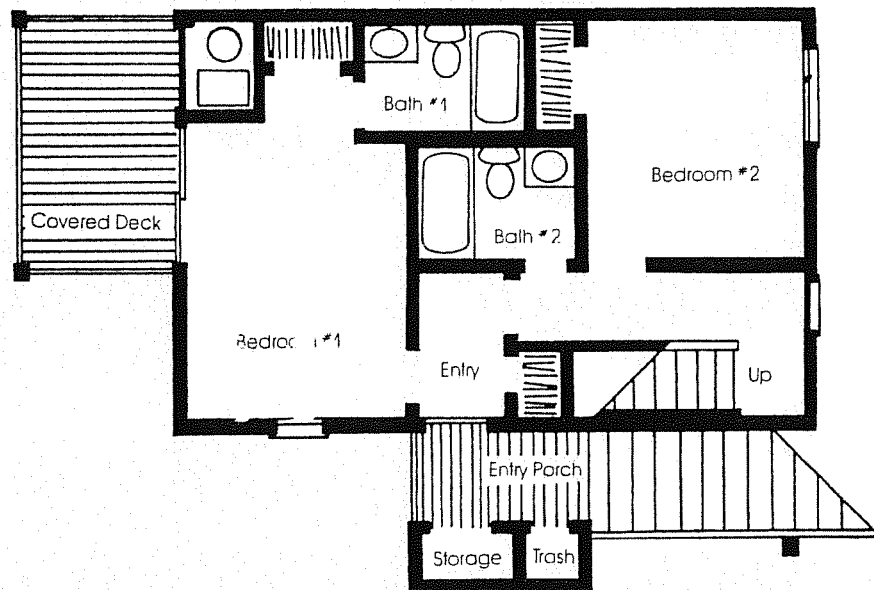

## 2 BEDROOM 2 BATH UNIT

Floor Area: 1,019 sq. ft.  
Deck Area: 205 sq. ft.  
Total Area: 1,224 sq. ft.

Second Floor

First Floor

# 4 BEDROOM 2 BATH UNIT

Location: Aspen Grove and Gold Bend Clusters  
Levels: Three

Third Floor

Second Floor

First Floor

## 2 BEDROOM 1 BATH UNIT

Floor Area: 966 sq. ft.

Deck Area: 207 sq. ft.

Total Area: 1,173 sq. ft.

Second Floor

First Floor

# 3 BEDROOM 2 BATH UNIT

Floor Area: 1,270 sq. ft.  
Deck Area: 207 sq. ft.  
Total Area: 1,477 sq. ft.

Third Floor

Second Floor

First Floor