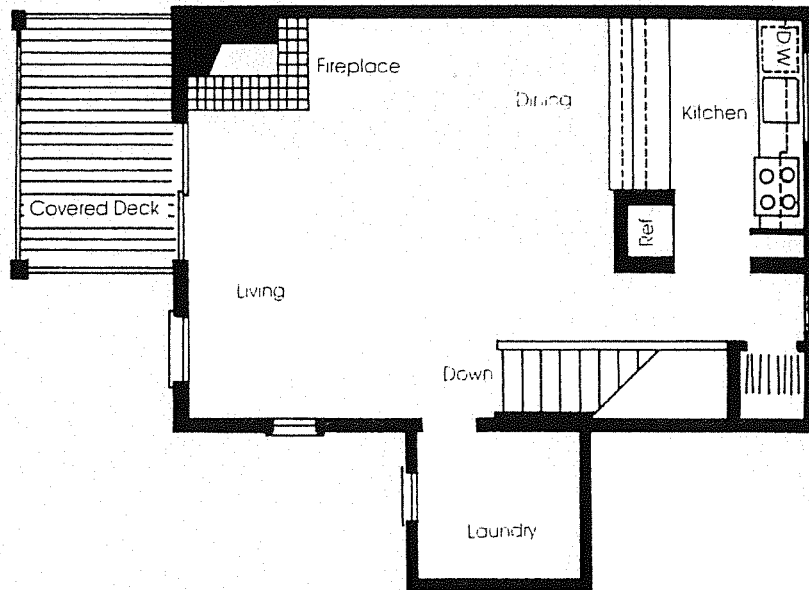

## 2 BEDROOM 2 BATH UNIT

Floor Area: 1,019 sq. ft.  
Deck Area: 205 sq. ft.  
Total Area: 1,224 sq. ft.

Second Floor

First Floor

## 2 BEDROOM 1 BATH UNIT

Floor Area: 966 sq. ft.

Deck Area: 207 sq. ft.

Total Area: 1,173 sq. ft.

Second Floor

First Floor