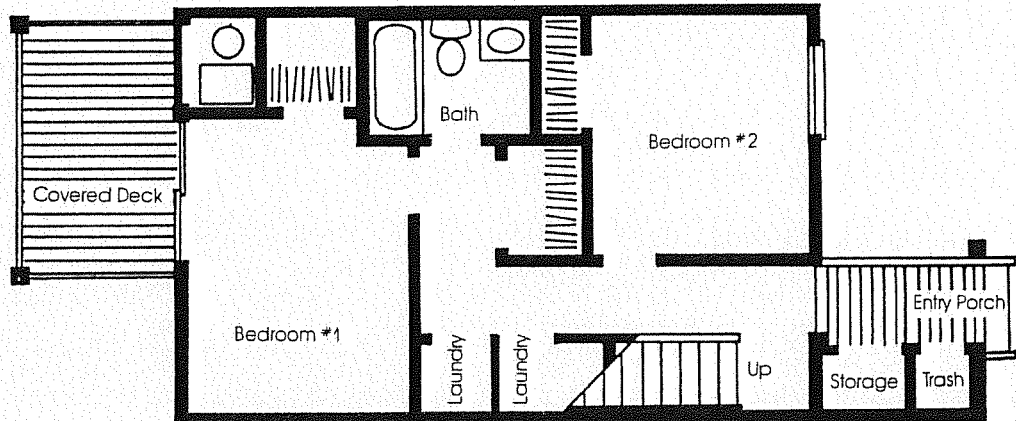

# 4 BEDROOM 2 BATH UNIT

Location: Aspen Grove and Gold Bend Clusters  
Levels: Three

Third Floor

Second Floor

First Floor

## 2 BEDROOM 1 BATH UNIT

Floor Area: 966 sq. ft.

Deck Area: 207 sq. ft.

Total Area: 1,173 sq. ft.

Second Floor

First Floor

# 3 BEDROOM 2 BATH UNIT

Floor Area: 1,270 sq. ft.  
Deck Area: 207 sq. ft.  
Total Area: 1,477 sq. ft.

Third Floor

Second Floor

First Floor