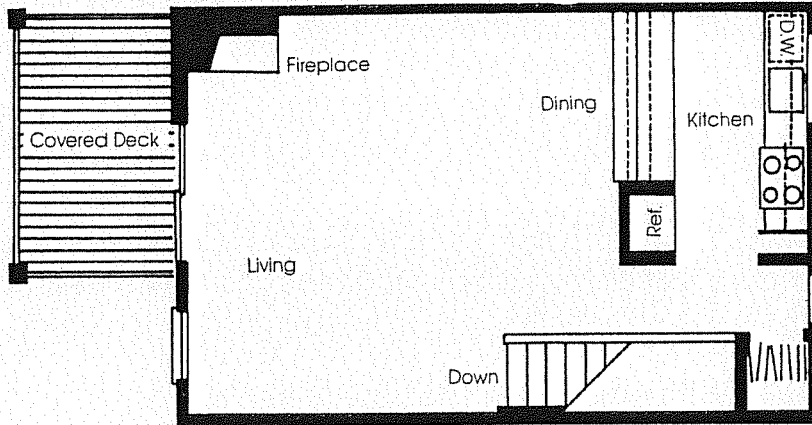

## 2 BEDROOM 2 BATH UNIT

Floor Area: 1,019 sq. ft.  
Deck Area: 205 sq. ft.  
Total Area: 1,224 sq. ft.

Second Floor

First Floor

# 4 BEDROOM 2 BATH UNIT

Location: Aspen Grove and Gold Bend Clusters  
Levels: Three

Third Floor

Second Floor

First Floor

## 2 BEDROOM 1 BATH UNIT

Floor Area: 966 sq. ft.

Deck Area: 207 sq. ft.

Total Area: 1,173 sq. ft.

Second Floor

First Floor