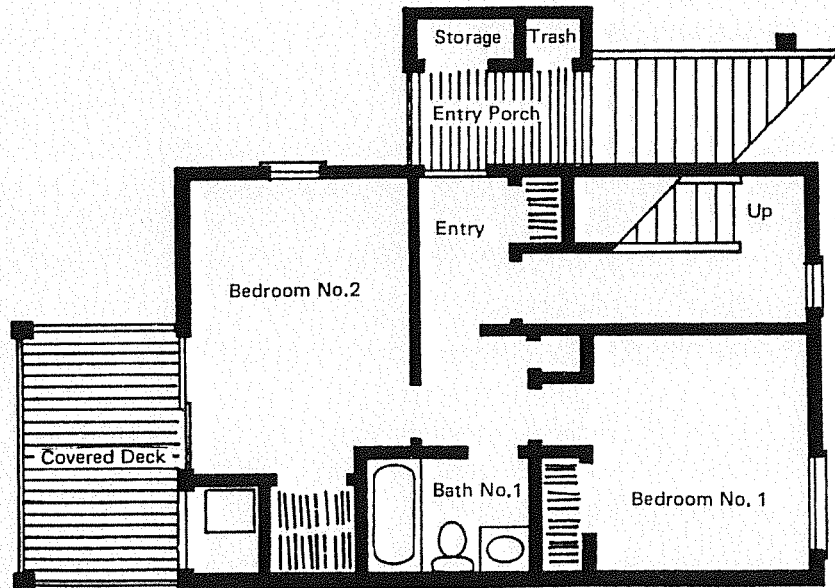

## 2 BEDROOM 2 BATH UNIT

Floor Area: 1,019 sq. ft.  
Deck Area: 205 sq. ft.  
Total Area: 1,224 sq. ft.

Second Floor

First Floor

# 4 BEDROOM 2 BATH UNIT

Location: Aspen Grove and Gold Bend Clusters  
Levels: Three

Third Floor

Second Floor

First Floor

## 2 BEDROOM 1 BATH UNIT

Floor Area: 966 sq. ft.

Deck Area: 207 sq. ft.

Total Area: 1,173 sq. ft.

Second Floor

First Floor

# 3 BEDROOM 2 BATH UNIT

Floor Area: 1,270 sq. ft.  
Deck Area: 207 sq. ft.  
Total Area: 1,477 sq. ft.

Third Floor

Second Floor

First Floor