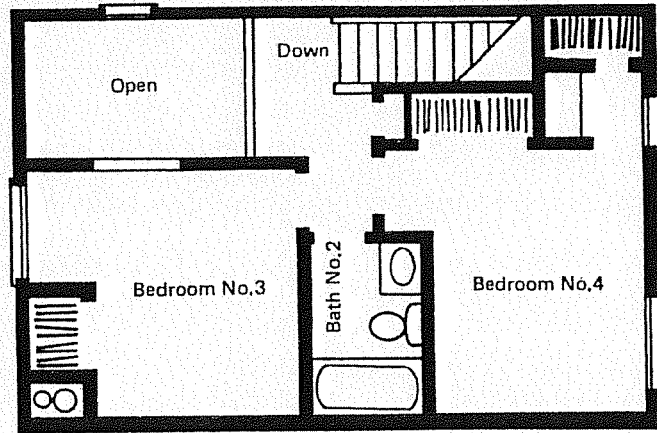

## 2 BEDROOM 2 BATH UNIT

Floor Area: 1,019 sq. ft.  
Deck Area: 205 sq. ft.  
Total Area: 1,224 sq. ft.

Second Floor

First Floor

# 4 BEDROOM 2 BATH UNIT

Location: Aspen Grove and Gold Bend Clusters  
Levels: Three

Third Floor

Second Floor

First Floor

## 2 BEDROOM 1 BATH UNIT

Floor Area: 966 sq. ft.

Deck Area: 207 sq. ft.

Total Area: 1,173 sq. ft.

Second Floor

First Floor

# 3 BEDROOM 2 BATH UNIT

Floor Area: 1,270 sq. ft.  
Deck Area: 207 sq. ft.  
Total Area: 1,477 sq. ft.

Third Floor

Second Floor

First Floor